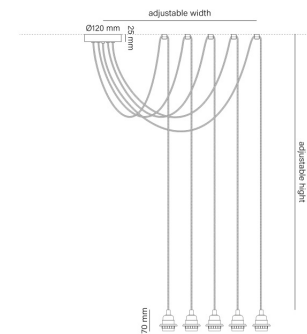

P.5L

pendant 5-light