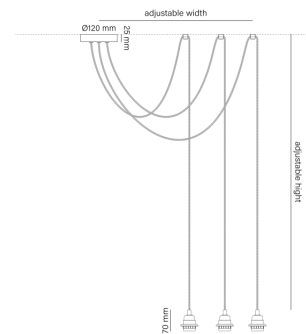

TEKU

industrial lights

DESCRIPTIONS

Material:

- Lampholder: bakelite
- Power cord: textile
- Ceiling rose: steel
- Ceiling fixing elements: steel

Technical information:

- Light fitting for indoor use only
- Bulb to be used: E27, max. 24 W (not included)
- Standard power cord length: 1700 mm (adjustable)
- Product compatible with LED light sources
- Product compatible with dimmable light sources
- Energy Efficiency Class: A+, A, B, C, D
- Maximum voltage: 250 V

COLOUR

black

TYPE OF CONFIGURATION

P.1L

pendant plug in 1-light

P.2L

pendant 2-light

P.3L

pendant 3-light

P.5L

pendant 5-light

P.T.3L

pendant track 3-light