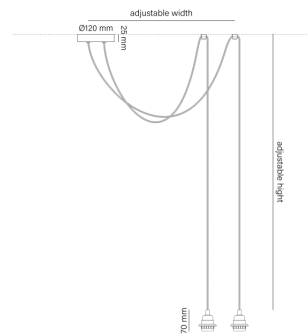

TEKU

industrial lights

DESCRIPTIONS

Material:

- Lampholder: bakelite
- Power cord: textile
- Ceiling rose: steel
- Ceiling fixing elements: steel

Technical information:

- Light fitting for indoor use only
- Bulb to be used: E27, max. 24 W (not included)
- Standard power cord length: 1700 mm (adjustable)
- Product compatible with LED light sources
- Product compatible with dimmable light sources
- Energy Efficiency Class: A+, A, B, C, D
- Maximum voltage: 250 V

COLOUR

black

TYPE OF CONFIGURATION

P.1L

pendant plug in 1-light

P.2L

pendant 2-light

P.3L

pendant 3-light

P.5L

pendant 5-light

P.T.3L

pendant track 3-light