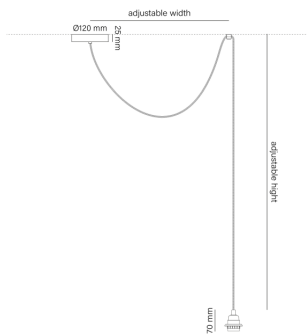

TEKU

industrial lights

DESCRIPTIONS

Material:

- Lampholder: bakelite
- Power cord: textile
- Ceiling rose: steel
- Ceiling fixing elements: steel

Technical information:

- Light fitting for indoor use only
- Bulb to be used: E27, max. 24 W (not included)
- Standard power cord length: 1700 mm (adjustable)
- Product compatible with LED light sources
- Product compatible with dimmable light sources
- Energy Efficiency Class: A+, A, B, C, D
- Maximum voltage: 250 V

COLOUR

black

TYPE OF CONFIGURATION

P.1L

pendant plug in 1-light

P.2L

pendant 2-light

P.3L