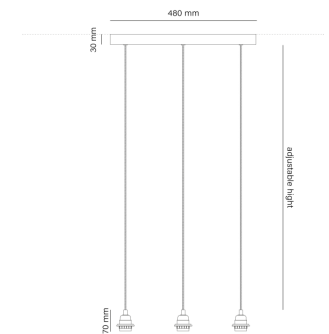

P.T.3L

pendant track 3-light