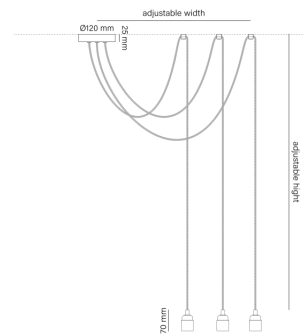

TAYO

industrial lights

DESCRIPTIONS

Material:

- Lampholder: bakelite
- Power cord: textile
- Ceiling rose: steel
- Ceiling fixing elements: steel

Technical information:

- Light fitting for indoor use only
- Bulb to be used: E27, max. 24 W (not included)
- Standard power cord length: 1700 mm (adjustable)
- Product compatible with LED light sources
- Product compatible with dimmable light sources
- Energy Efficiency Class: A++, A+, B, C, D
- Maximum voltage: 250 V

COLOUR

black

TYPE OF CONFIGURATION

P.1L

pendant plug in 1-light

P.2L

pendant 2-light

P.3L