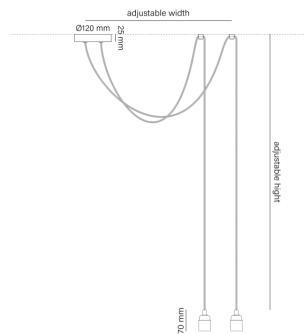

TAYO

industrial lights

DESCRIPTIONS

Material:

- Lampholder: bakelite
- Power cord: textile
- Ceiling rose: steel
- Ceiling fixing elements: steel

Technical information:

- Light fitting for indoor use only
- Bulb to be used: E27, max. 24 W (not included)
- Standard power cord length: 1700 mm (adjustable)
- Product compatible with LED light sources
- Product compatible with dimmable light sources
- Energy Efficiency Class: A++, A+, B, C, D
- Maximum voltage: 250 V

COLOUR

black

TYPE OF CONFIGURATION

P.1L

pendant plug in 1-light

P.2L

pendant 2-light

P.3L

pendant 3-light

P.5L

pendant 5-light

P.T.3L

pendant track 3-light