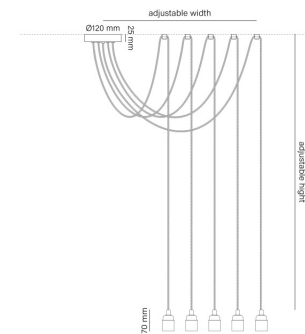

TAYO

industrial lights

DESCRIPTIONS

Material:

- Lampholder: bakelite
- Power cord: textile
- Ceiling rose: steel
- Ceiling fixing elements: steel

Technical information:

- Light fitting for indoor use only
- Bulb to be used: E27, max. 24 W (not included)
- Standard power cord length: 1700 mm (adjustable)
- Product compatible with LED light sources
- Product compatible with dimmable light sources
- Energy Efficiency Class: A++, A+, B, C, D
- Maximum voltage: 250 V

COLOUR

black

TYPE OF CONFIGURATION

P.1L

pendant plug in 1-light

P.2L

pendant 2-light

P.3L

pendant 3-light

P.5L

pendant 5-light

P.T.3L

pendant track 3-light