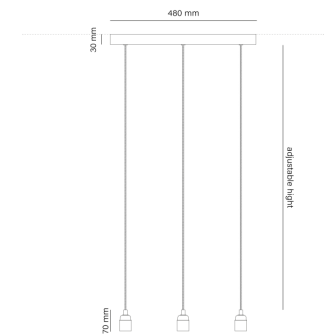

P.T.3L

pendant track 3-light