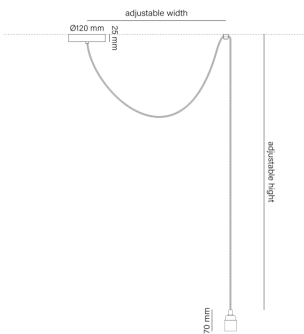

TAYO

industrial lights

DESCRIPTIONS

Material:

- Lampholder: bakelite
- Power cord: textile
- Ceiling rose: steel
- Ceiling fixing elements: steel

Technical information:

- Light fitting for indoor use only
- Bulb to be used: E27, max. 24 W (not included)
- Standard power cord length: 1700 mm (adjustable)
- Product compatible with LED light sources
- Product compatible with dimmable light sources
- Energy Efficiency Class: A++, A+, B, C, D
- Maximum voltage: 250 V

COLOUR

black

TYPE OF CONFIGURATION

P.1L

pendant plug in 1-light

P.2L

pendant 2-light

P.3L