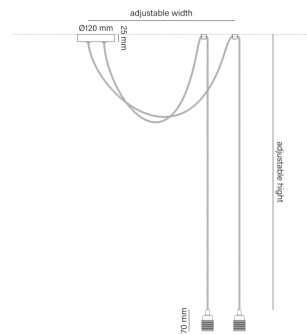

TARO

industrial lights

DESCRIPTIONS

Material:

- Lampholder: bakelite
- Power cord: textile
- Ceiling rose: steel
- Ceiling fixing elements: steel

COLOUR

black

Technical information:

- Light fitting for indoor use only
- Bulb to be used: E27, max. 24 W (not included)
- Standard power cord length: 1700 mm (adjustable)
- Product compatible with LED light sources
- Product compatible with dimmable light sources
- Energy Efficiency Class: A++, A+, B, C, D
- Maximum voltage: 250 V

TYPE OF CONFIGURATION

P.1L

pendant plug in 1-light

P.2L

pendant 2-light

P.3L

pendant 3-light

P.5L