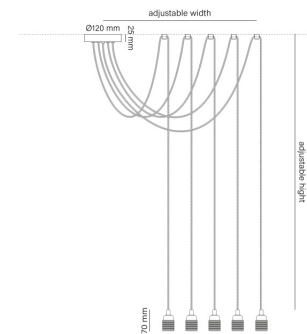

- Light fitting for indoor use only
- Bulb to be used: E27, max. 24 W (not included)
- Standard power cord length: 1700 mm (adjustable)
- Product compatible with LED light sources
- Product compatible with dimmable light sources
- Energy Efficiency Class: A++, A+, B, C, D
- Maximum voltage: 250 V

TYPE OF CONFIGURATION

P.1L

pendant plug in 1-light

P.2L

pendant 2-light

P.3L

pendant 3-light

P.5L