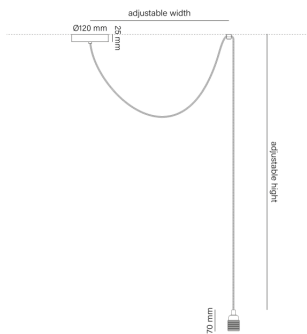

TARO

industrial lights

DESCRIPTIONS

Material:

- Lampholder: bakelite
- Power cord: textile
- Ceiling rose: steel
- Ceiling fixing elements: steel

COLOUR

black

Technical information:

- Light fitting for indoor use only
- Bulb to be used: E27, max. 24 W (not included)
- Standard power cord length: 1700 mm (adjustable)
- Product compatible with LED light sources
- Product compatible with dimmable light sources
- Energy Efficiency Class: A++, A+, B, C, D
- Maximum voltage: 250 V

TYPE OF CONFIGURATION

P.1L

pendant plug in 1-light

P.2L

pendant 2-light

P.3L

pendant 3-light

P.5L