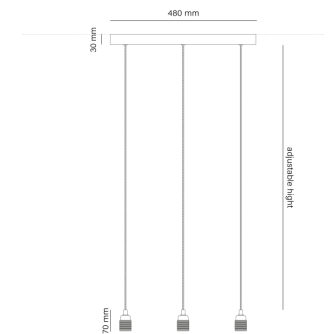

P.T.3L

pendant track 3-light