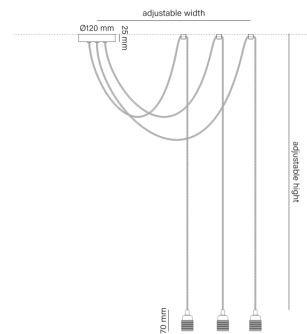

TARO

industrial lights

DESCRIPTIONS

Material:

- Lampholder: bakelite
- Power cord: textile
- Ceiling rose: steel
- Ceiling fixing elements: steel

COLOUR

black

Technical information:

- Light fitting for indoor use only
- Bulb to be used: E27, max. 24 W (not included)
- Standard power cord length: 1700 mm (adjustable)
- Product compatible with LED light sources
- Product compatible with dimmable light sources
- Energy Efficiency Class: A++, A+, B, C, D
- Maximum voltage: 250 V

TYPE OF CONFIGURATION

P.1L

pendant plug in 1-light

P.2L

pendant 2-light

P.3L

pendant 3-light

P.5L