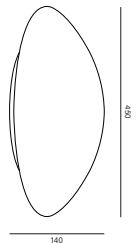

NUNA

technical lights

DESCRIPTIONS

Material:

- Lampshade: glass
- Base: steel

Technical information:

- Light fitting for indoor use only
- Bulb to be used: E27, max. 24 W (not included)
- Product compatible with LED light sources
- Product compatible with dimmable light sources
- Energy Efficiency Class: A++, A+, B, C, D
- Maximum voltage: 250 V

XS

S

M

L

XL

FM.1L XS
flush mount
1-light XS

FM.2L S
flush mount
2-light S

FM.3L M
flush mount
3-light M

FM.3L L
flush mount
3-light L

FM.3L XL
flush mount
3-light XL

WALL LIGHT

XS

S

M

L

XL

W.1L XS
wall 1-light XS

W.2L S
wall 2-light S

W.3L M
wall 3-light M

W.3L L
wall 3-light L

W.3L XL
wall 3-light XL