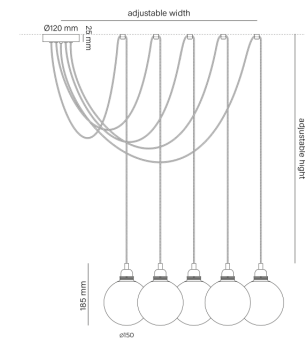

### Technical information:

- Light fitting for indoor use only
- Bulb to be used: E27, max. 24 W (not included)
- Standard power cord length: 1700 mm (adjustable)
- Product compatible with LED light sources
- Product compatible with dimmable light sources
- Energy Efficiency Class: A++, A+, B, C, D
- Maximum voltage: 250 V

## TYPE OF CONFIGURATION

**P.1L**

pendant plug in 1-light

**P.2L**

pendant 2-light

**P.3L**

pendant 3-light

**P.5L**

pendant 5-light

**P.T.3L**

pendant track 3-light