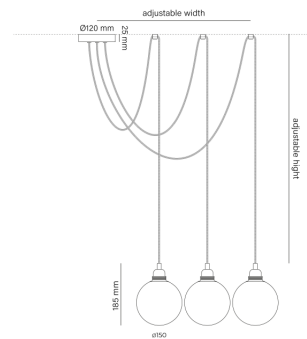

### Material:

- Lampshade: glass
- Lampshade support: steel
- Power cord: textile
- Ceiling rose: steel
- Ceiling fixing elements: steel

## TYPE OF CONFIGURATION

**P.1L**

pendant plug in 1-light

**P.2L**

pendant 2-light

**P.3L**

pendant 3-light

**P.5L**

pendant 5-light

**P.T.3L**

pendant track 3-light