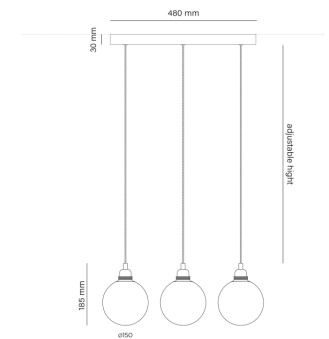

P.T.3L

pendant track 3-light