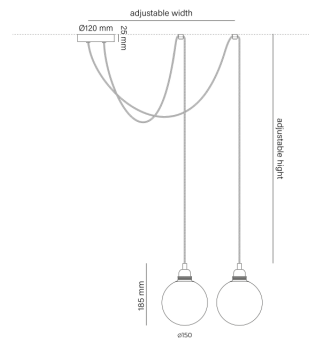

### Material:

- Lampshade: glass
- Lampshade support: steel
- Power cord: textile
- Ceiling rose: steel
- Ceiling fixing elements: steel

### Technical information:

- Light fitting for indoor use only
- Bulb to be used: E27, max. 24 W (not included)
- Standard power cord length: 1700 mm (adjustable)
- Product compatible with LED light sources
- Product compatible with dimmable light sources
- Energy Efficiency Class: A++, A+, B, C, D
- Maximum voltage: 250 V

## TYPE OF CONFIGURATION

**P.1L**

pendant plug in 1-light

**P.2L**

pendant 2-light

**P.3L**

pendant 3-light

**P.5L**