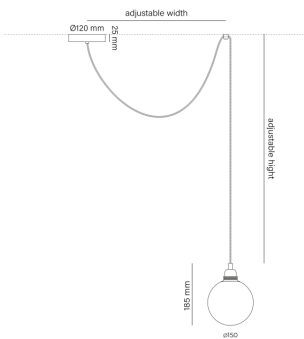

### Material:

- Lampshade: glass
- Lampshade support: steel
- Power cord: textile
- Ceiling rose: steel
- Ceiling fixing elements: steel

### Technical information:

- Light fitting for indoor use only
- Bulb to be used: E27, max. 24 W (not included)
- Standard power cord length: 1700 mm (adjustable)
- Product compatible with LED light sources
- Product compatible with dimmable light sources
- Energy Efficiency Class: A++, A+, B, C, D
- Maximum voltage: 250 V

## TYPE OF CONFIGURATION

**P.1L**

pendant plug in 1-light

**P.2L**

pendant 2-light

**P.3L**

pendant 3-light

**P.5L**