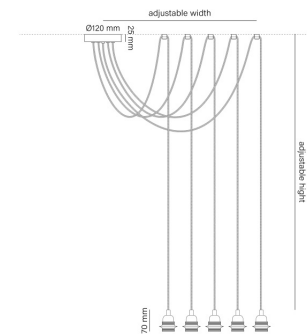

DESCRIPTIONS

Material:

- Lampholder: steel
- Power cord: textile
- Canopy: steel
- Ceiling fixing elements: steel

Technical information:

- Light fitting for indoor use only
- Bulb to be used: E27, max. 24 W (not included)
- Standard power cord length: 1700 mm (adjustable)
- Product compatible with LED light sources
- Product compatible with dimmable light sources
- Energy Efficiency Class: A++, A+, B, C, D
- Maximum voltage: 250 V

pendant plug in 1-light

P.2L

pendant 2-light

P.3L

pendant 3-light

P.5L

pendant 5-light

P.T.3L