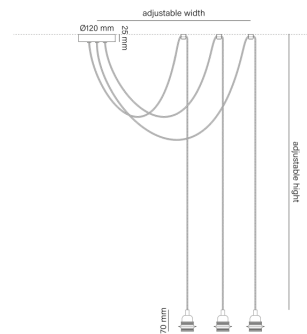

DESCRIPTIONS

Material:

- Lampholder: steel
- Power cord: textile
- Canopy: steel
- Ceiling fixing elements: steel

Technical information:

- Light fitting for indoor use only
- Bulb to be used: E27, max. 24 W (not included)
- Standard power cord length: 1700 mm (adjustable)
- Product compatible with LED light sources
- Product compatible with dimmable light sources
- Energy Efficiency Class: A++, A+, B, C, D
- Maximum voltage: 250 V

COLOUR

brass

copper

chrome

nickel

black chrome

TYPE OF CONFIGURATION

P.1L

pendant plug in 1-light

P.2L

pendant 2-light

P.3L

pendant 3-light

P.5L

pendant 5-light

P.T.3L