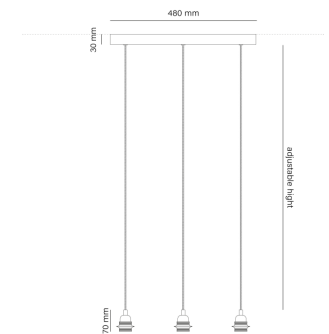

DESCRIPTIONS

Material:

- Lampholder: steel
- Power cord: textile
- Canopy: steel
- Ceiling fixing elements: steel

Technical information:

- Light fitting for indoor use only
- Bulb to be used: E27, max. 24 W (not included)
- Standard power cord length: 1700 mm (adjustable)
- Product compatible with LED light sources
- Product compatible with dimmable light sources
- Energy Efficiency Class: A++, A+, B, C, D
- Maximum voltage: 250 V

pendant plug in 1-light

P.2L

pendant 2-light

P.3L

pendant 3-light

P.5L

pendant 5-light

P.T.3L