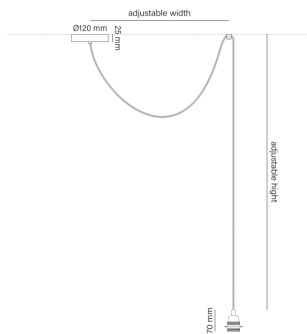

P.1L

pendant plug in 1-light