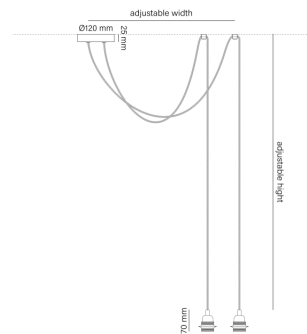

DESCRIPTIONS

Material:

- Lampholder: steel
- Power cord: textile
- Canopy: steel
- Ceiling fixing elements: steel

Technical information:

- Light fitting for indoor use only
- Bulb to be used: E27, max. 24 W (not included)
- Standard power cord length: 1700 mm (adjustable)
- Product compatible with LED light sources
- Product compatible with dimmable light sources
- Energy Efficiency Class: A++, A+, B, C, D
- Maximum voltage: 250 V

COLOUR

brass

copper

chrome

nickel

black chrome

TYPE OF CONFIGURATION

P.1L

pendant plug in 1-light

P.2L

pendant 2-light

P.3L

pendant 3-light

P.5L

pendant 5-light

P.T.3L