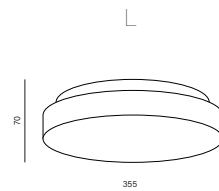

FLUSH MOUNT LIGHT