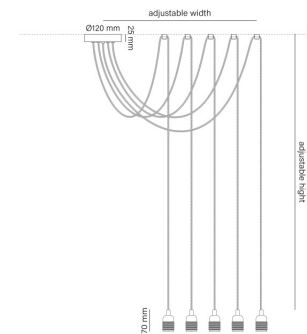

### Technical information:

- Light fitting for indoor use only
- Bulb to be used: E27, max. 24 W (not included)
- Standard power cord length: 1700 mm (adjustable)
- Product compatible with LED light sources
- Product compatible with dimmable light sources
- Energy Efficiency Class: A++, A+, B, C, D
- Maximum voltage: 250 V

## TYPE OF CONFIGURATION

**P.1L**

pendant plug in 1-light

**P.2L**

pendant 2-light

**P.3L**

pendant 3-light

**P.5L**