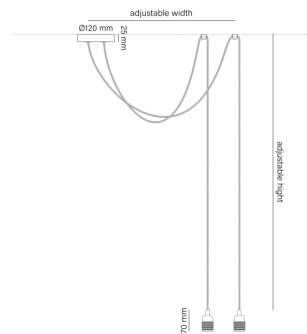

### Material:

- Lampholder: steel
- Power cord: textile
- Canopy: steel
- Ceiling fixing elements: steel

### Technical information:

- Light fitting for indoor use only
- Bulb to be used: E27, max. 24 W (not included)
- Standard power cord length: 1700 mm (adjustable)
- Product compatible with LED light sources
- Product compatible with dimmable light sources
- Energy Efficiency Class: A++, A+, B, C, D
- Maximum voltage: 250 V

## TYPE OF CONFIGURATION

**P.1L**

pendant plug in 1-light

**P.2L**

pendant 2-light

**P.3L**

pendant 3-light

**P.5L**