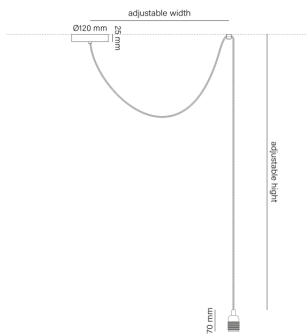

### Technical information:

- Light fitting for indoor use only
- Bulb to be used: E27, max. 24 W (not included)
- Standard power cord length: 1700 mm (adjustable)
- Product compatible with LED light sources
- Product compatible with dimmable light sources
- Energy Efficiency Class: A++, A+, B, C, D
- Maximum voltage: 250 V

## TYPE OF CONFIGURATION

**P.1L**

pendant plug in 1-light

**P.2L**

pendant 2-light

**P.3L**

pendant 3-light

**P.5L**