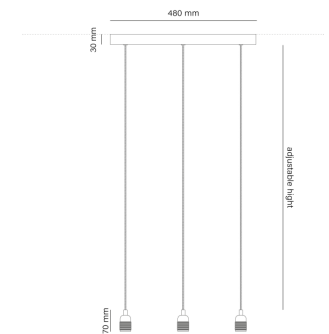

P.T.3L

pendant track 3-light