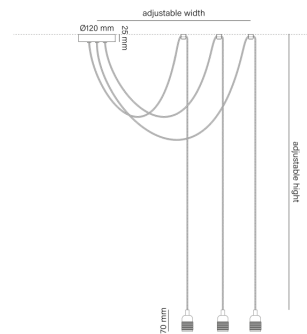

### Technical information:

- Light fitting for indoor use only
- Bulb to be used: E27, max. 24 W (not included)
- Standard power cord length: 1700 mm (adjustable)
- Product compatible with LED light sources
- Product compatible with dimmable light sources
- Energy Efficiency Class: A++, A+, B, C, D
- Maximum voltage: 250 V

## TYPE OF CONFIGURATION

**P.1L**

pendant plug in 1-light

**P.2L**

pendant 2-light

**P.3L**

pendant 3-light

**P.5L**

pendant 5-light

**P.T.3L**

pendant track 3-light